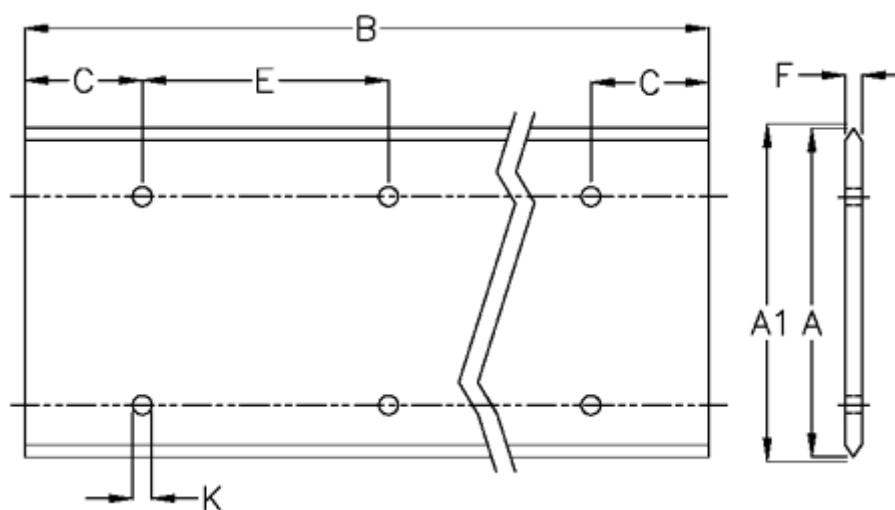

Article number: 057124112561

Description: Hepco GV3 slide L 120 L1256 P1
with counterbored holes

Measures

A	= 120
A1	= 120.81
B	= 1256
C	= 88.0
E	= 180
F	= 9.12
For bearing	= J54
K	= 11.5xM10

Precision type	= P1
Weight kg/1000	= 8.50